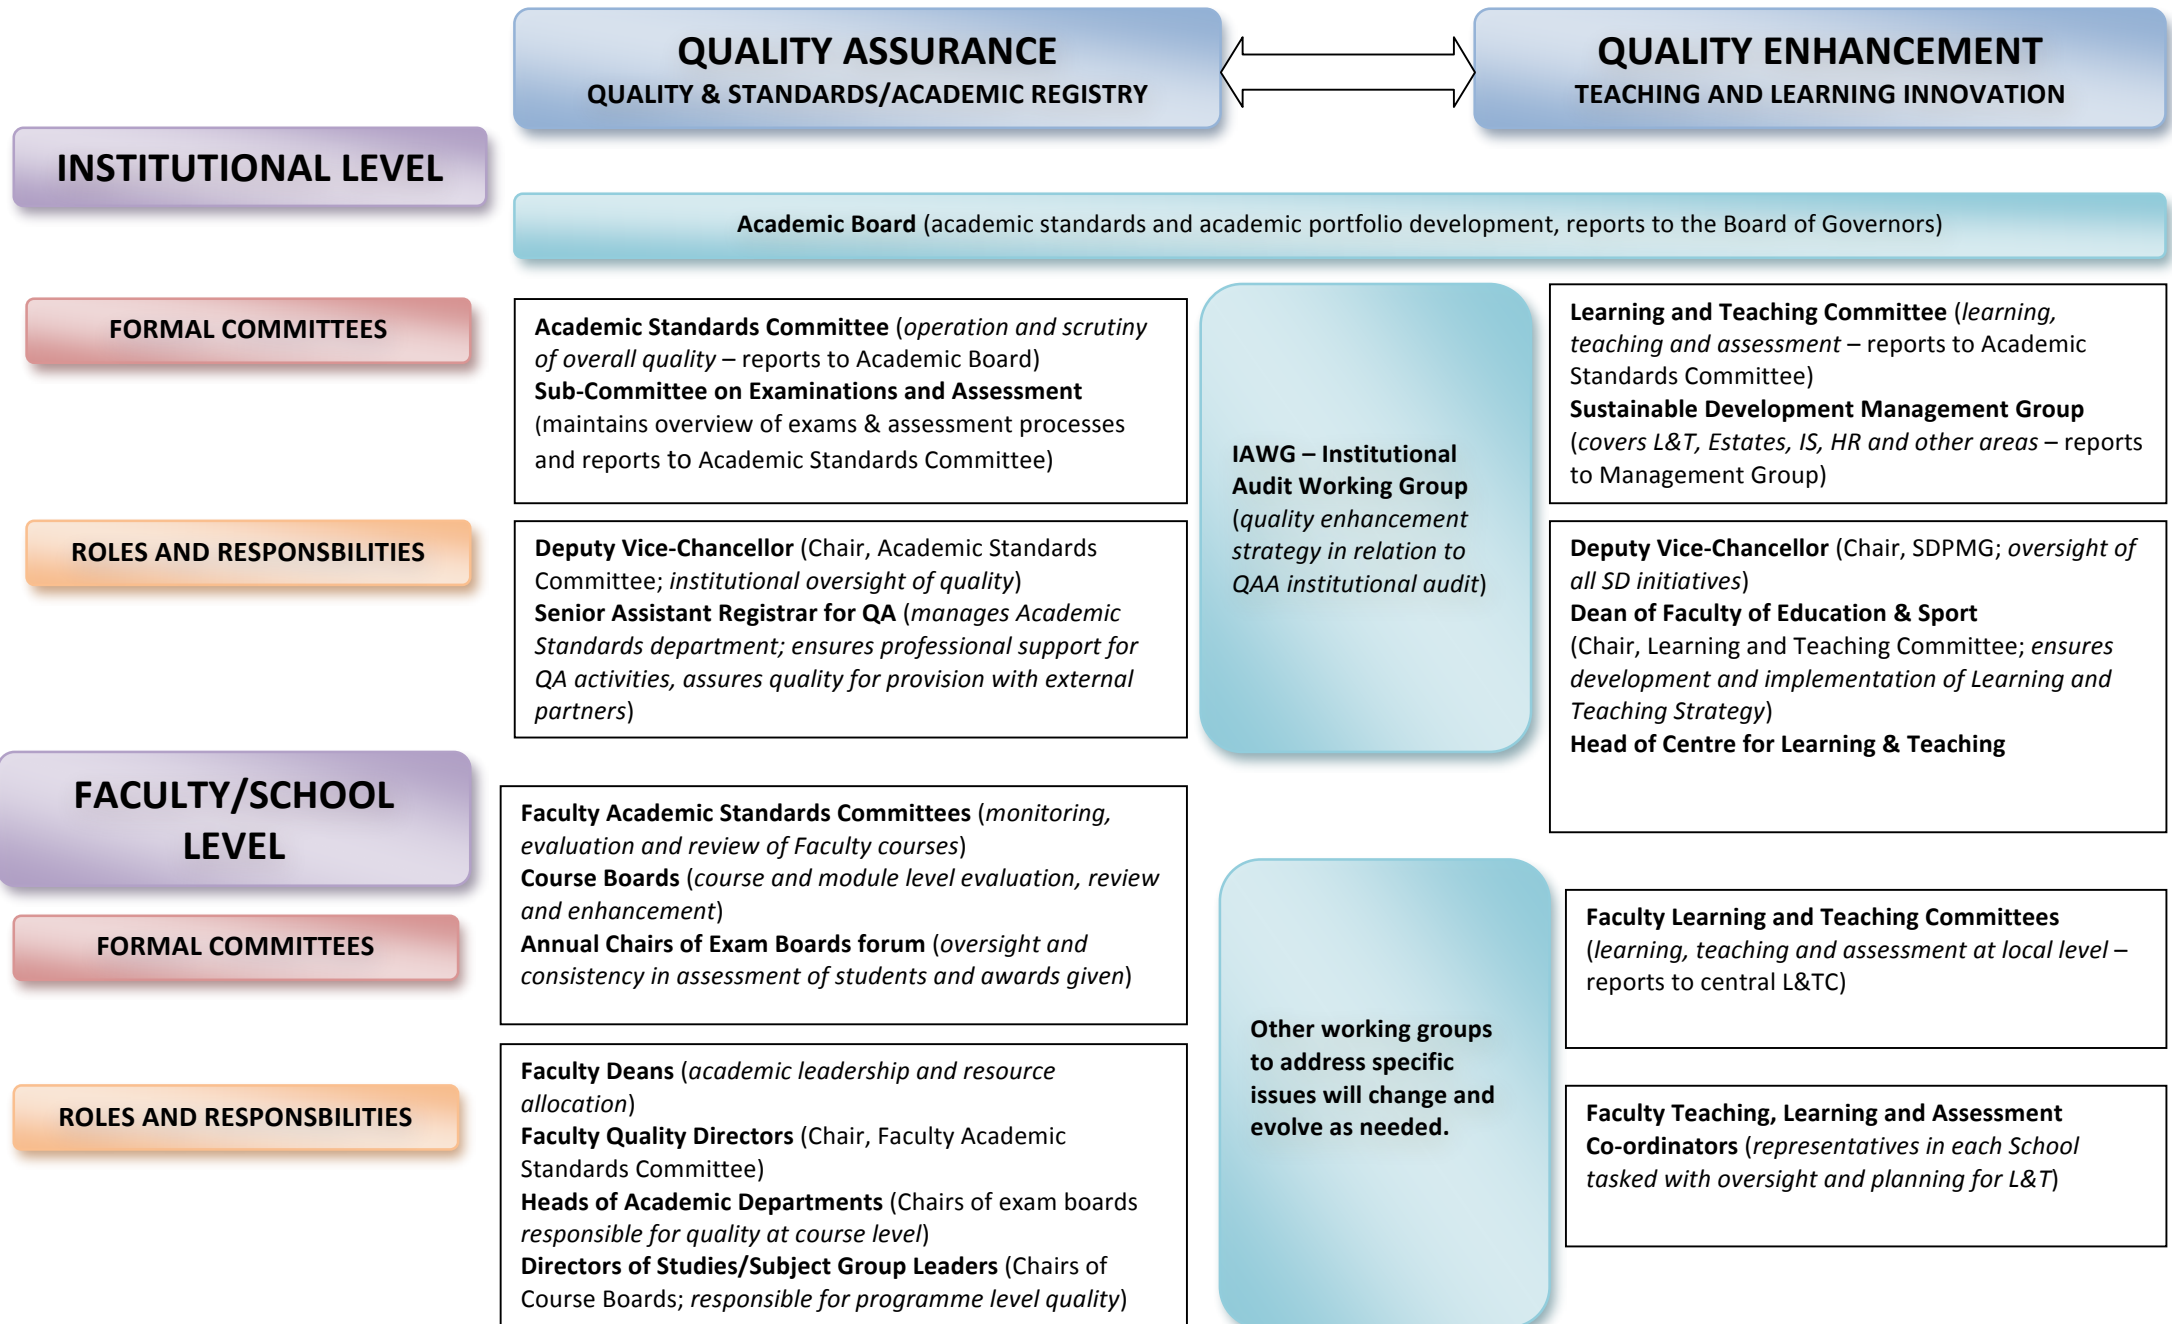

# UNIVERSITY OF BRIGHTON ACADEMIC STANDARDS AND QUALITY SYSTEMS MAP:

## UNIVERSITY OF BRIGHTON ACADEMIC STANDARDS AND QUALITY SYSTEMS MAP: